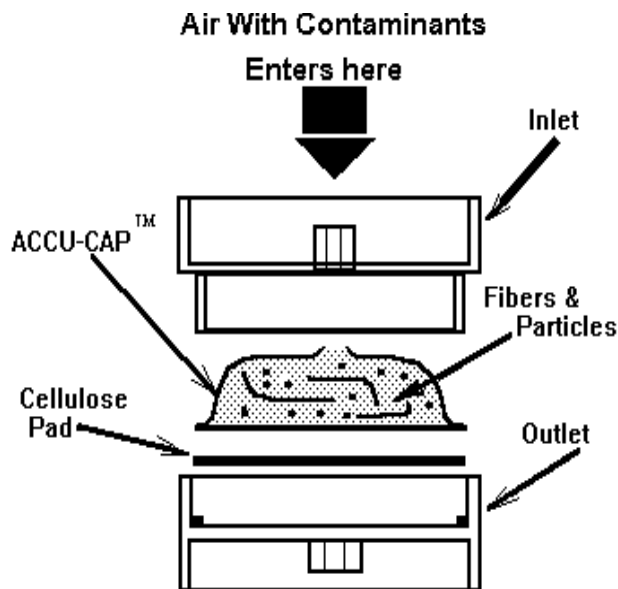

- Prevents loss of sample when removing filter from cassette
- All contaminant is captured in capsule
- Capsule is static dissipative
- Permits in situ extraction of contaminant in capsule

The **ACCU-CAP™** provides for a convenient method for the gravimetric sampling of fibrous dusts. You may have experienced problems when sampling for wood or paper fibers. After sampling, the fibers tend to cling to the inside surfaces of the sampling cassette. Upon opening the cassette to remove the filter for gravimetric analysis, great care must be taken to assure that all the contaminant remains on the filter.

With the use of **ACCU-CAP™**, this difficulty is eliminated; all the fibers are trapped in a removable capsule. The capsule is manufactured from a clear static dissipative plastic, heat sealed to a standard 37mm PVC filter. The capsule fits a 2-piece cassette. Sampling is performed as with a PVC filter; the capsule is then removed and weighed.

Since there is no loss of sample due to electrostatic attraction to the inside surfaces of the sampling cassette, the **ACCU-CAP™** has proven useful in sampling particulate dusts as well.

The **ACCU-CAP™** is available in PVC 5.0µm, 0.8µm; polycarbonate 0.4µm and an all PTFE version.

SPECIFICATIONS

<u>Filter</u>	PVC	Polyvinyl Chloride
	MEC	Mixed Ester of Cellulose
	PC	Polycarbonate
<u>Pore Size</u>	5.0,	0.8, 0.4
<u>Diameter</u>	37mm, 25mm	
<u>Qty/pk</u>	12 or 60	

ORDERING INFORMATION