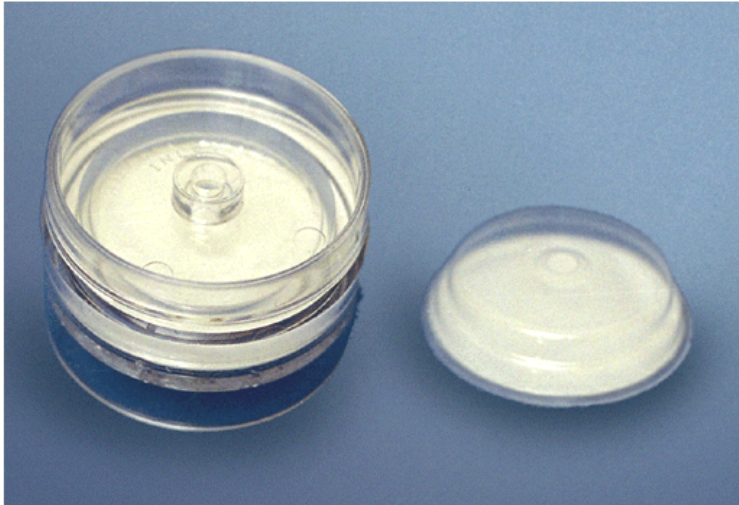

- Prevents loss of sample when removing filter from cassette
- All contaminant is captured in capsule
- Capsule is static dissipative
- Permits in situ extraction of contaminant in capsule

The **ACCU-CAP™** provides for a convenient method for the gravimetric sampling of fibrous dusts. You may have experienced problems when sampling for wood or paper fibers. After sampling, the fibers tend to cling to the inside surfaces of the sampling cassette. Upon opening the cassette to remove the filter for gravimetric analysis, great care must be taken to assure that all the contaminant remains on the filter.

With the use of **ACCU-CAP™**, this difficulty is eliminated; all the fibers are trapped in a removable capsule. The capsule is manufactured from a clear static dissipative plastic, heat sealed to a standard 37mm PVC filter. The capsule fits a 2-piece cassette. Sampling is performed as with a PVC filter; the capsule is then removed and weighed.

Since there is no loss of sample due to electrostatic attraction to the inside surfaces of the sampling cassette, the **ACCU-CAP™** has proven useful in sampling particulate dusts as well.

The **ACCU-CAP™** is available in PVC 5.0µm, 0.8µm; polycarbonate 0.4µm and an all PTFE version.

SPECIFICATIONS

<u>Filter</u>	PVC	Polyvinyl Chloride
	MEC	Mixed Ester of Cellulose
	PC	Polycarbonate
<u>Pore Size</u>	5.0,	0.8, 0.4
<u>Diameter</u>	37mm, 25mm	
<u>Qty/pk</u>	12 or 60	

ORDERING INFORMATION